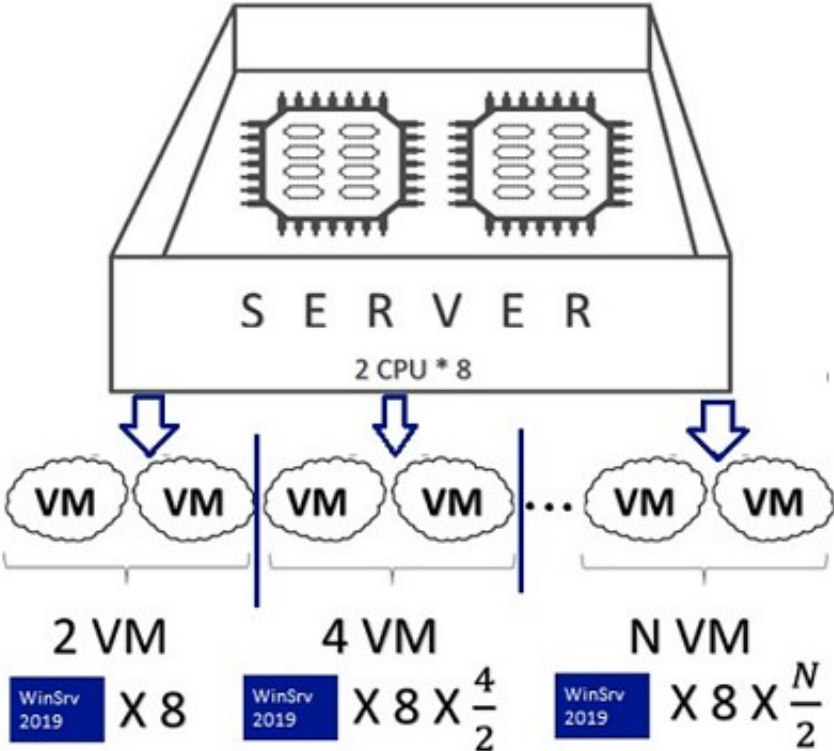

[Windows Server Licensing Guide](#)

[Windows Server Licensing Guide](#)

) you can either license the host itself, or you can license the VM WITH SA, and be able to move it around as necessary.. This is independent of Standard, or Datacenter licenses If your pCPUs contains more Cores you have to buy additional 2 CPU Addon licenses.. Its hard to see in the chart on that page, but the big feature differences are that you get Storage Replica and Software-Defined Networking in Datacenter only.